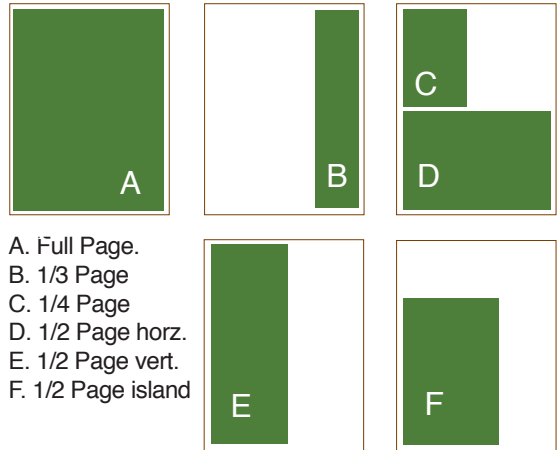

advertising specs

Magazine trim Size - 8.25 x 10.8125 inches

Printed offset, CMYK, 150 line (300 dpi)

Standard Ad Sizes (Non-bleed)

Full Page.....	7.4" x 10"
Third Page.....	2.25" x 10"
Half Page, horizontal.....	7.4" x 4.875"
Half Page, vertical.....	3.70" x 9.875"
Quarter Page.....	3.55" x 4.85"
Half Page, island.....	4.75" x 7.4"

- A. Full Page.
- B. 1/3 Page
- C. 1/4 Page
- D. 1/2 Page horz.
- E. 1/2 Page vert.
- F. 1/2 Page island

Standard Ad Sizes (Bleed)

Bleeds trim 1/8" (0.125) on all bleed sides
 Keep live images & text 1/4" (0.25") inside all trim areas

Full Page (including bleed).....	8.5" x 11.062"
Trim size is 8.25" x 10.8125" - max live area is 7.75" x 10.3125"	
Half Page, vert. (including bleed).....	4.125" x 11.062"
Trim is 0.125 on top, bottom, & one side	
Half Page, horz. (including bleed)	8.5" x 5.40"
Trim is 0.125 on both sides & top or bottom	
Third Page vert. (including bleed)	2.85" x 11.062"
Trim is 0.125 on top, bottom & one side	