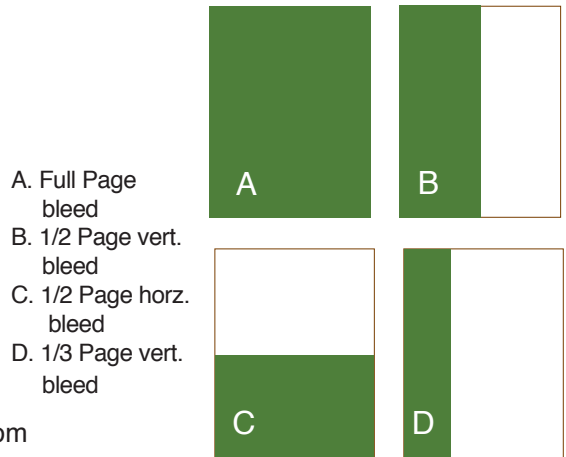

advertising specs

Magazine trim Size - 8.25 x 10.8125 inches

Printed offset, CMYK, 150 line (300 dpi)

Standard Ad Sizes (Non-bleed)

Full Page.....	7.4" x 10"
Third Page.....	2.25" x 10"
Half Page, horizontal.....	7.4" x 4.875"
Half Page, vertical.....	3.70" x 9.875"
Quarter Page.....	3.55" x 4.85"
Half Page, island.....	4.75" x 7.4"

- A. Full Page.
- B. 1/3 Page
- C. 1/4 Page
- D. 1/2 Page horz.
- E. 1/2 Page vert.
- F. 1/2 Page island

Standard Ad Sizes (Bleed)

Bleeds trim 1/8" (0.125) on all bleed sides
Keep live images & text 1/4" (0.25") inside all trim areas

Full Page (including bleed).....	8.5" x 11.062"
Trim size is 8.25" x 10.8125" - max live area is 7.75" x 10.3125"	
Half Page, vert. (including bleed).....	4.125" x 11.062"
Trim is 0.125 on top, bottom, & one side	
Half Page, horz. (including bleed)	8.5" x 5.40"
Trim is 0.125 on both sides & top or bottom	
Third Page vert. (including bleed)	2.85" x 11.062"
Trim is 0.125 on top, bottom & one side	